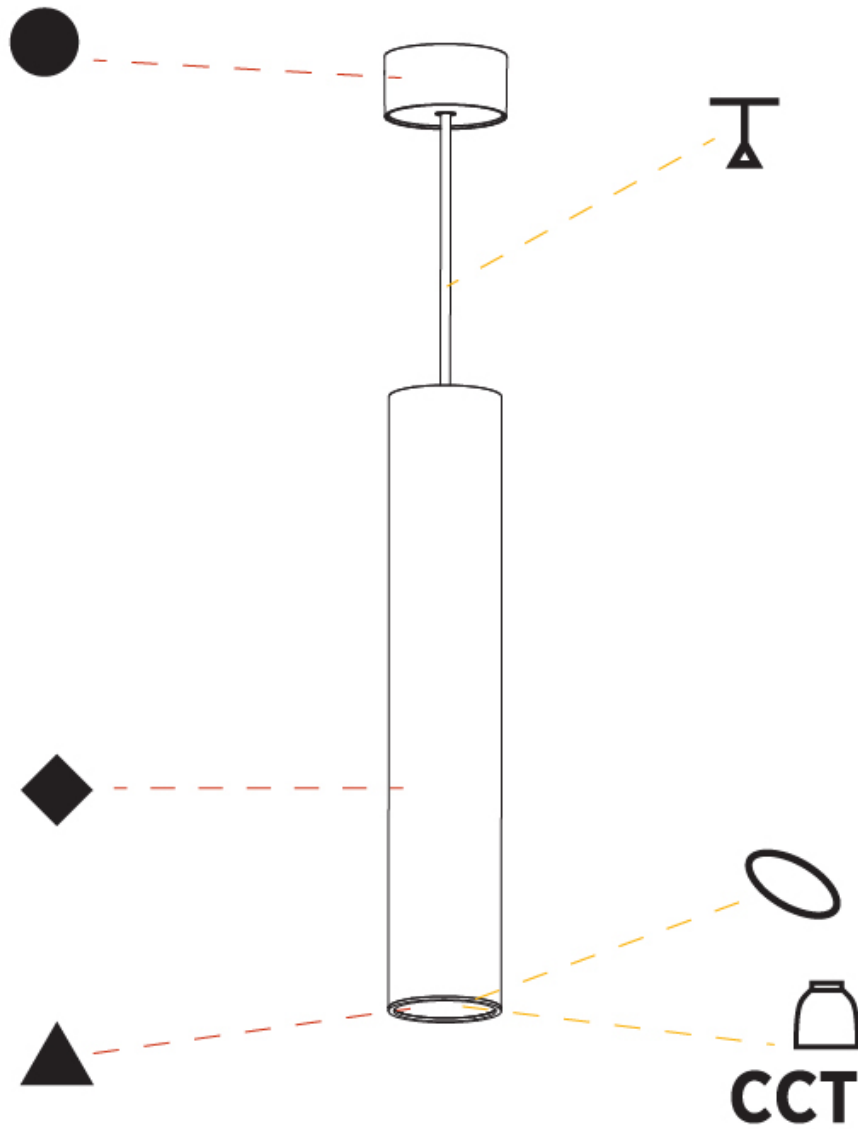

HANGOVER MONOPOINT SURFACE CANOPY SUSPENSION

A300170-

PROJECT	_____
TYPE	_____
SPECIFIER	_____
QUANTITY	_____
DATE	_____